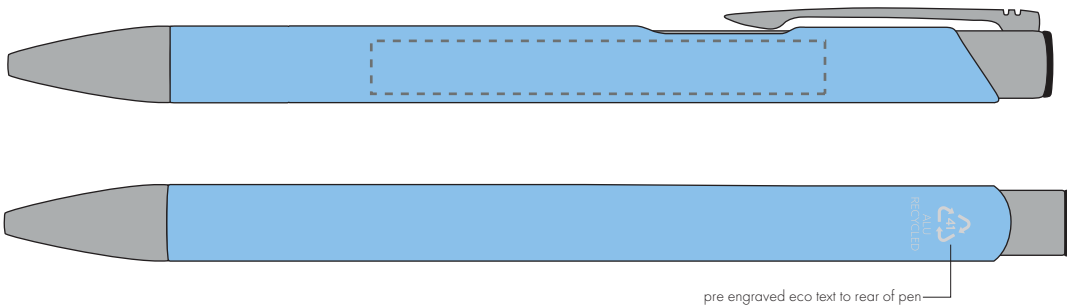

Your Ref:
Our Ref:

Quantity:
Version: 1

Product Code: TPC982001
Product Colour: BABY BLUE

PRINTING CONCERNS:

We stock this item in the following colours

**PANTONE REFERENCE(S)**

 Full colour printing

ARTWORK SCALE 100%

ARTWORK SCALE 100%
Digital Print Area:
60mm x 7mm

pre engraved eco text to rear of pen

The dashed line is to demonstrate print area and will not appear on your printed item

PLEASE NOTE:

- All colours including print and product are for visual purposes only and should not be regarded as the actual colour of the product and print.
- Some products may vary from batch to batch and may differ from previous orders.
- The colour and texture of a product can also have an effect on the final print colour.
- By approving this order we accept that you understand these terms.